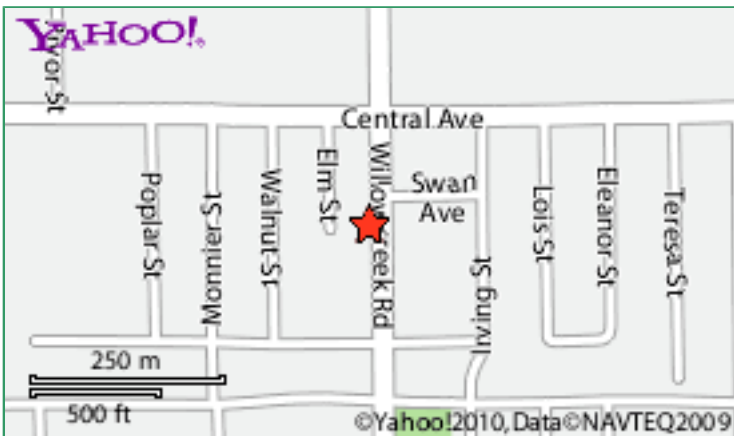

PawnShops

Contact Information

Pawn King

2692 Willowcreek Rd

Portage, IN 46368

(219) 762-2585

Website: N/A

E-Mail: N/A

Map

Hours Of Operation

N/A

Forms Of Payment

N/A