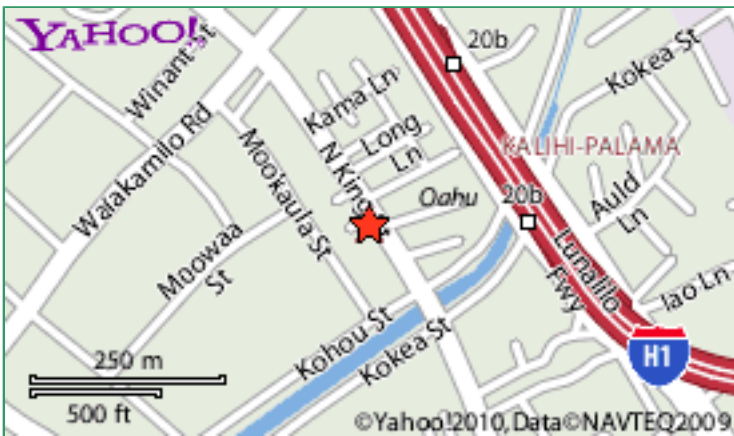

PawnShops

Contact Information

Aloha Trade

**1157 N King
Honolulu, HI 96817
(808) 841-3000**

**Website: N/A
E-Mail: N/A**

Map

Hours Of Operation

N/A